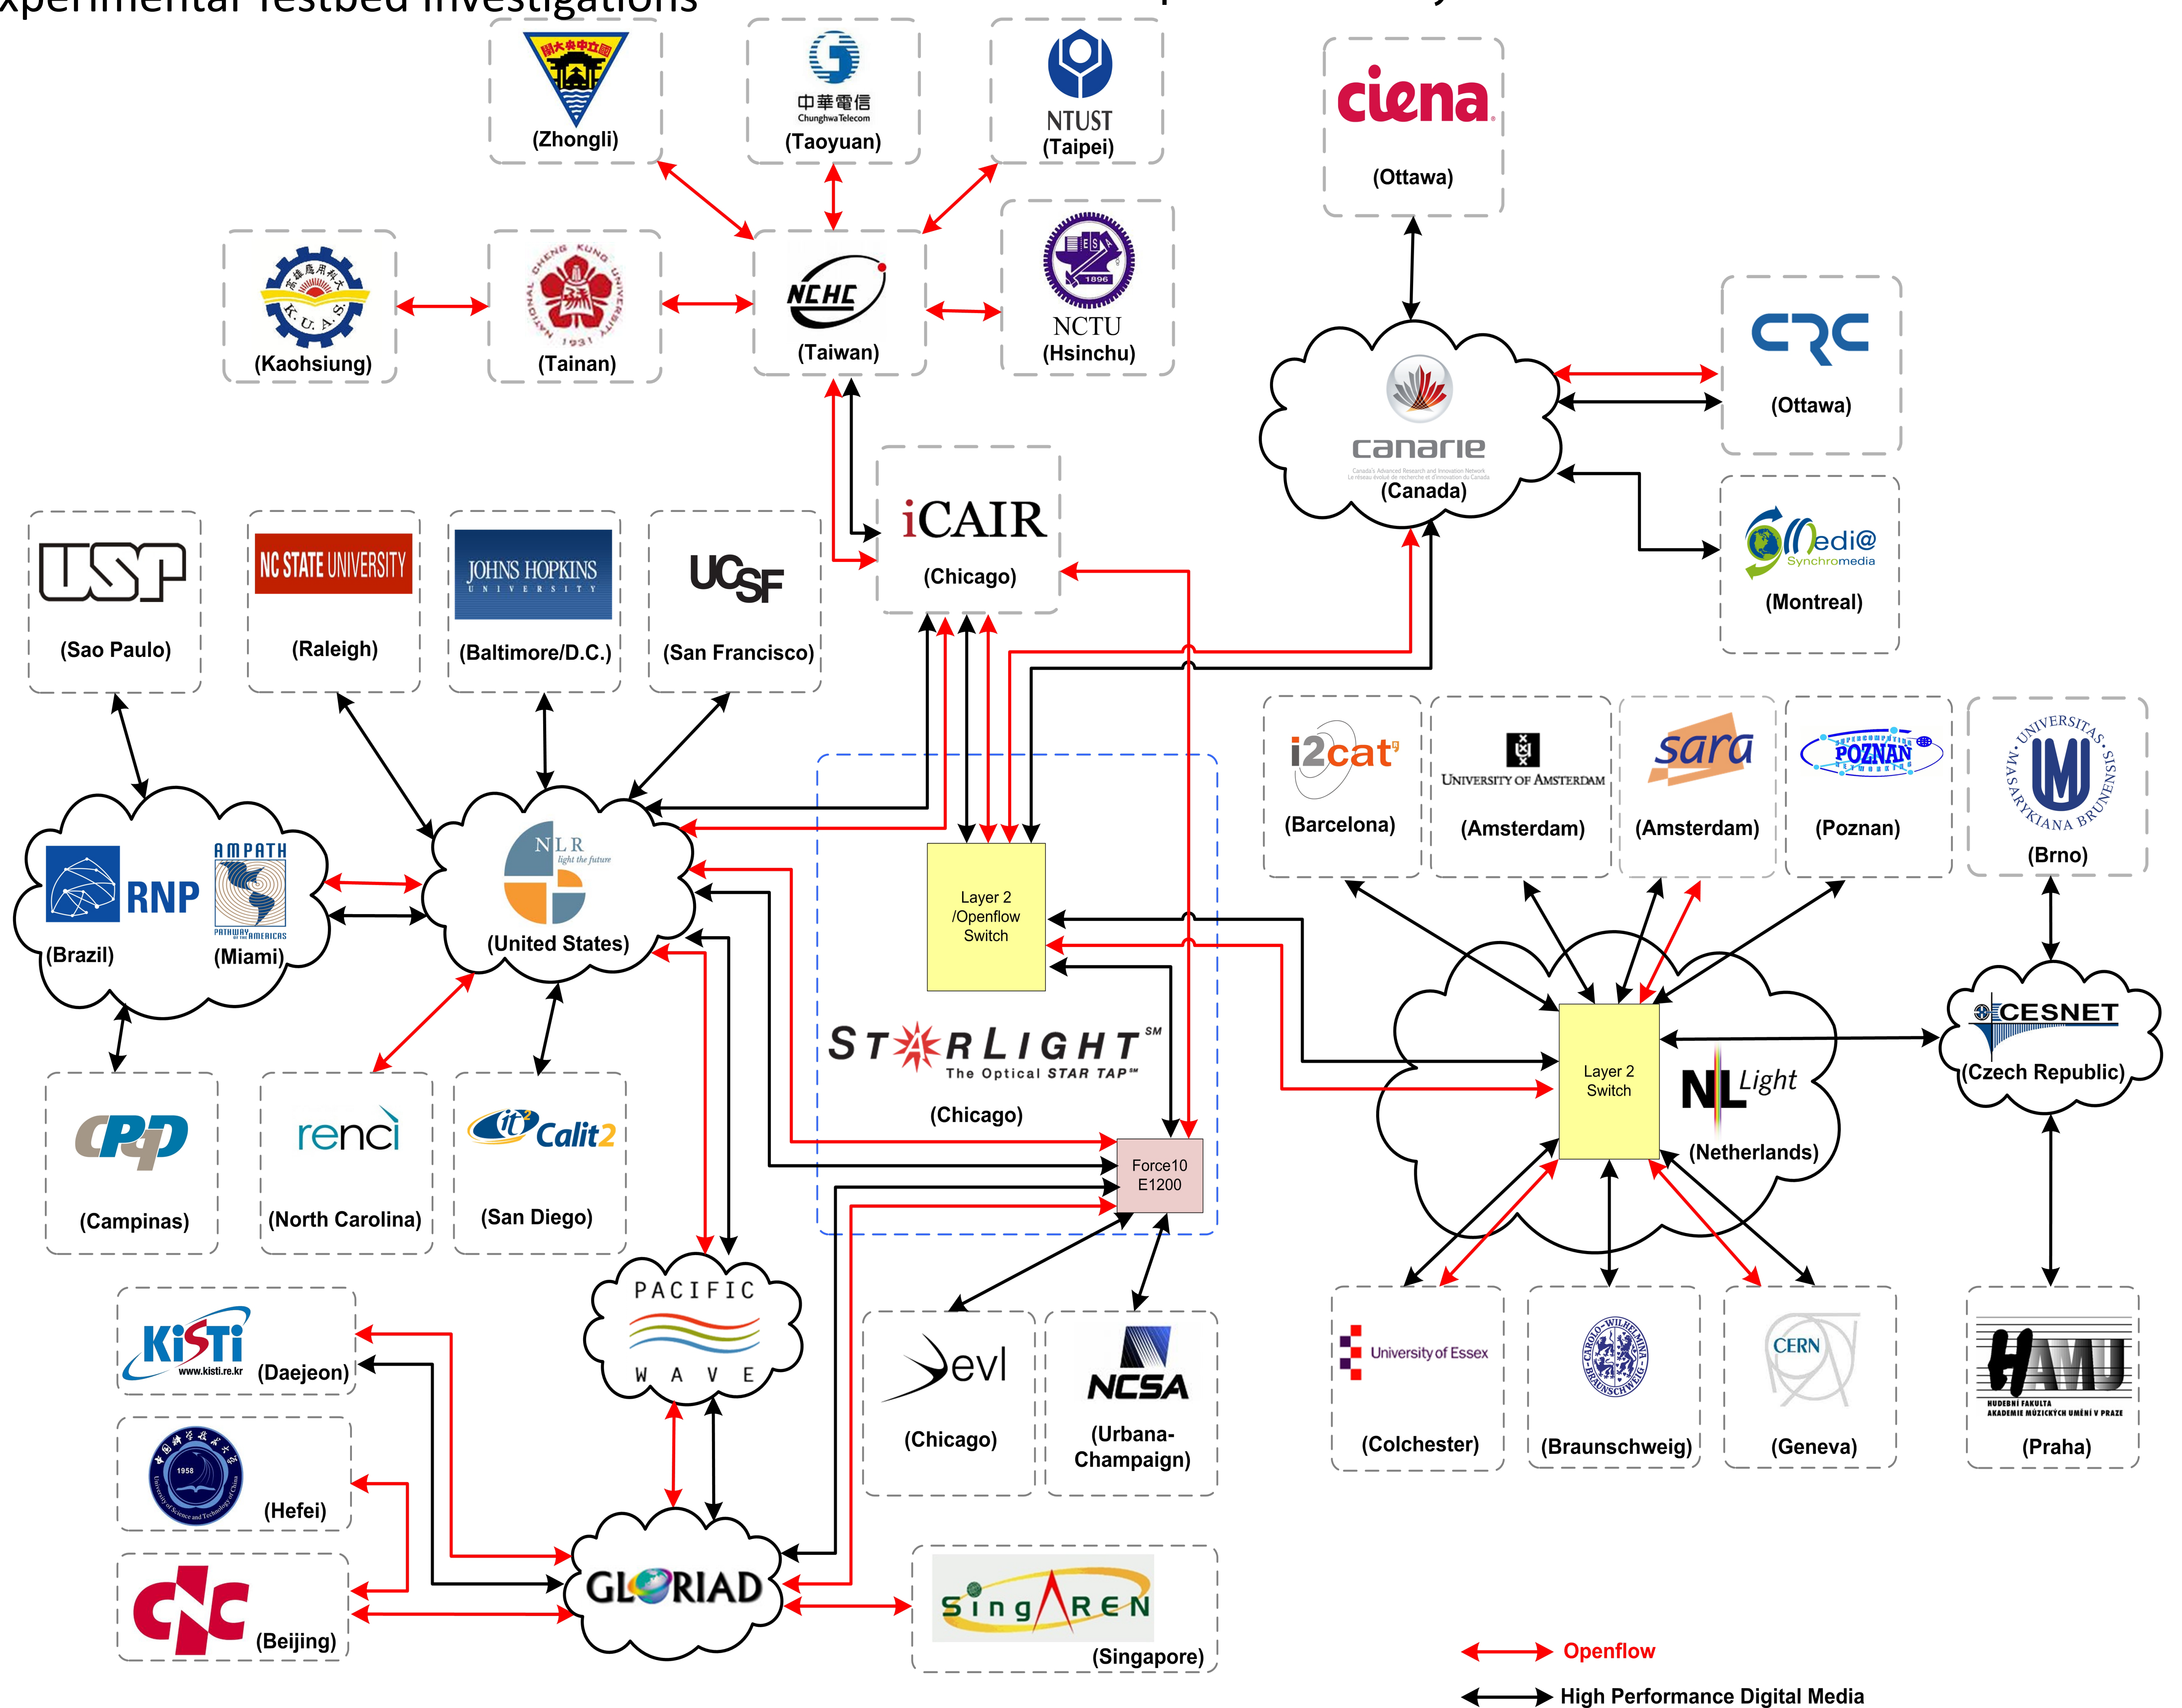

## High Performance Digital Media Network

### The High Performance Digital Media Network (HPDMnet)

This network research initiative is designing, developing, and implementing the world's first international high performance service for high quality, large-scale digital media that is required by bandwidth intensive applications. HPDMnet is comprised of a set of activities, including basic research and development, design and analysis of investigative experiments, the management of an international testbed, provision of prototype services, demonstrations at public national and international venues, and publication of information about activities.

### HPDMnet International Experimental Research Testbed

The HPDMnet research testbed has multiple international sites within the GLIF (Global Lambda Integrated Facility) infrastructure in the Americas, Europe and Asia. The network is dynamically provisioned by different control softwares.

## SC13 Scinet Network Research Exhibition: