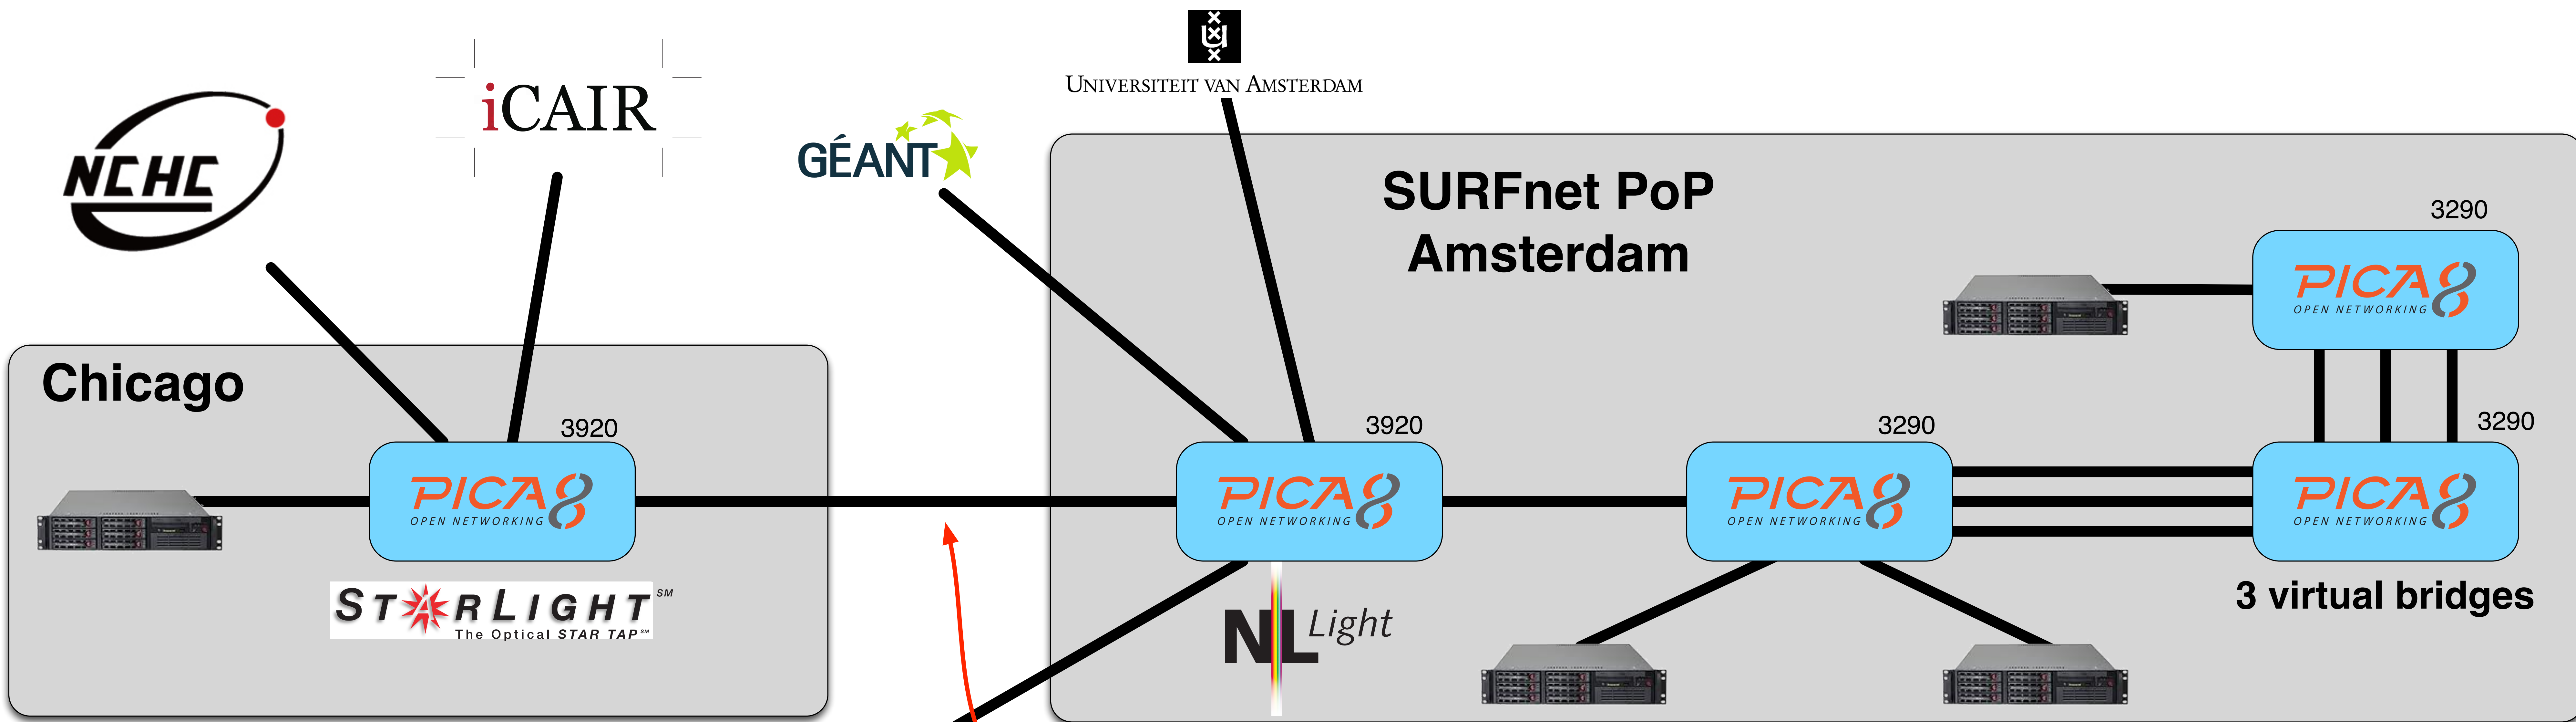

# OpenFlow Testbed

- OpenFlow
- OpenStack & Neutron
- Floodlight
- 4x Pica8 3290 (4x 10G SFP+ & 48x 1G UTP)
- 1x Pica8 3920 (4x 40G QSFP+ & 48 x 10G SFP+)
- 3x Supermicro servers

## SCinet Network Research Exhibition

### Provider Backbone Bridging Based Network Virtualisation