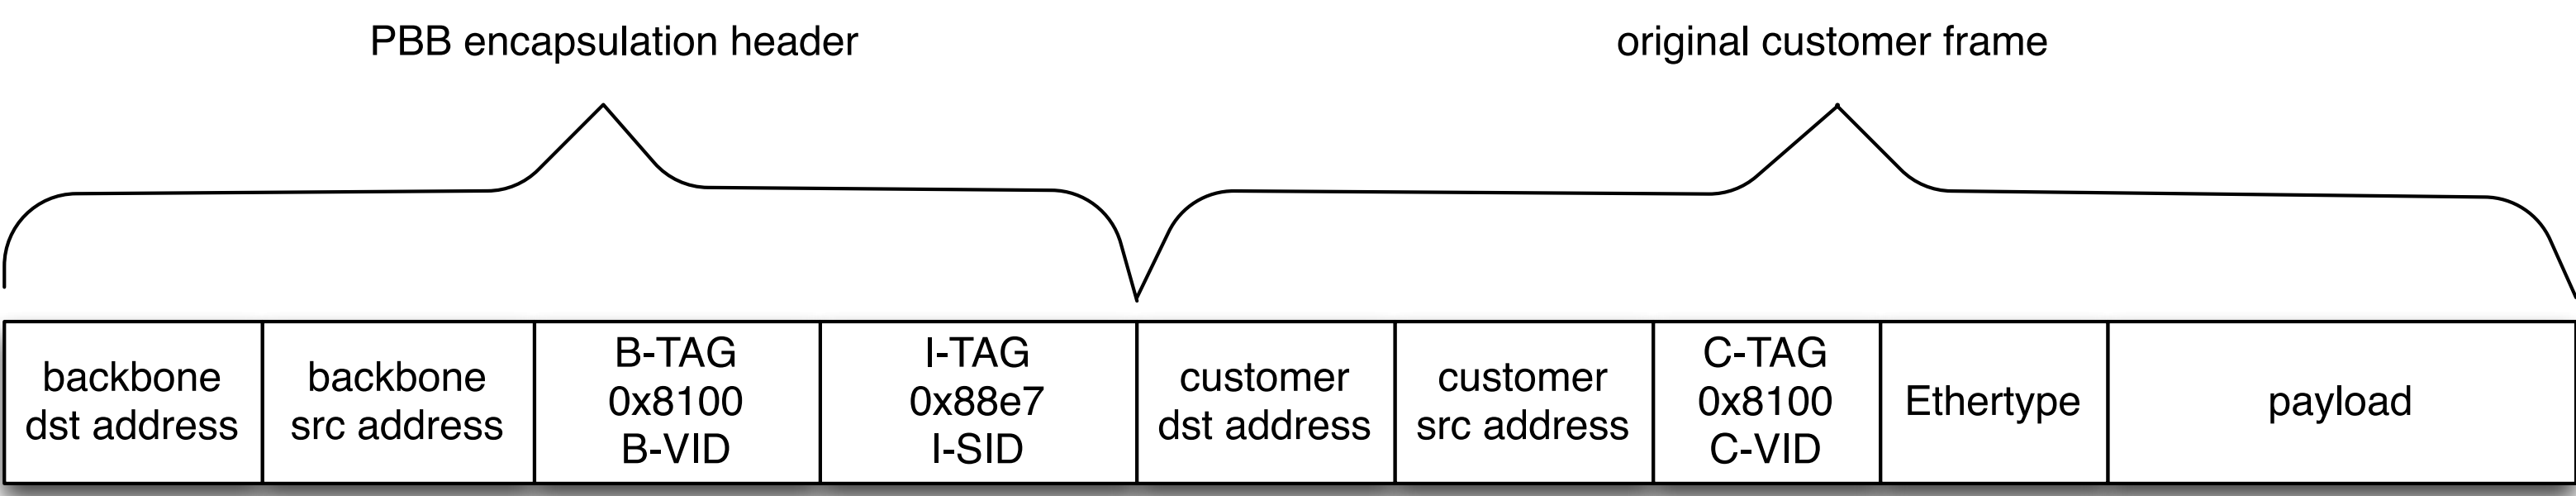

# OpenFlow Testbed

- OpenFlow
- OpenStack & Neutron
- Floodlight
- 4x Pica8 3290 (4x 10G SFP+ & 48x 1G UTP)
- 1x Pica8 3920 (4x 40G QSFP+ & 48 x 10G SFP+)
- 3x Supermicro servers

## SCinet Network Research Exhibition

### Provider Backbone Bridging Based Network Virtualisation