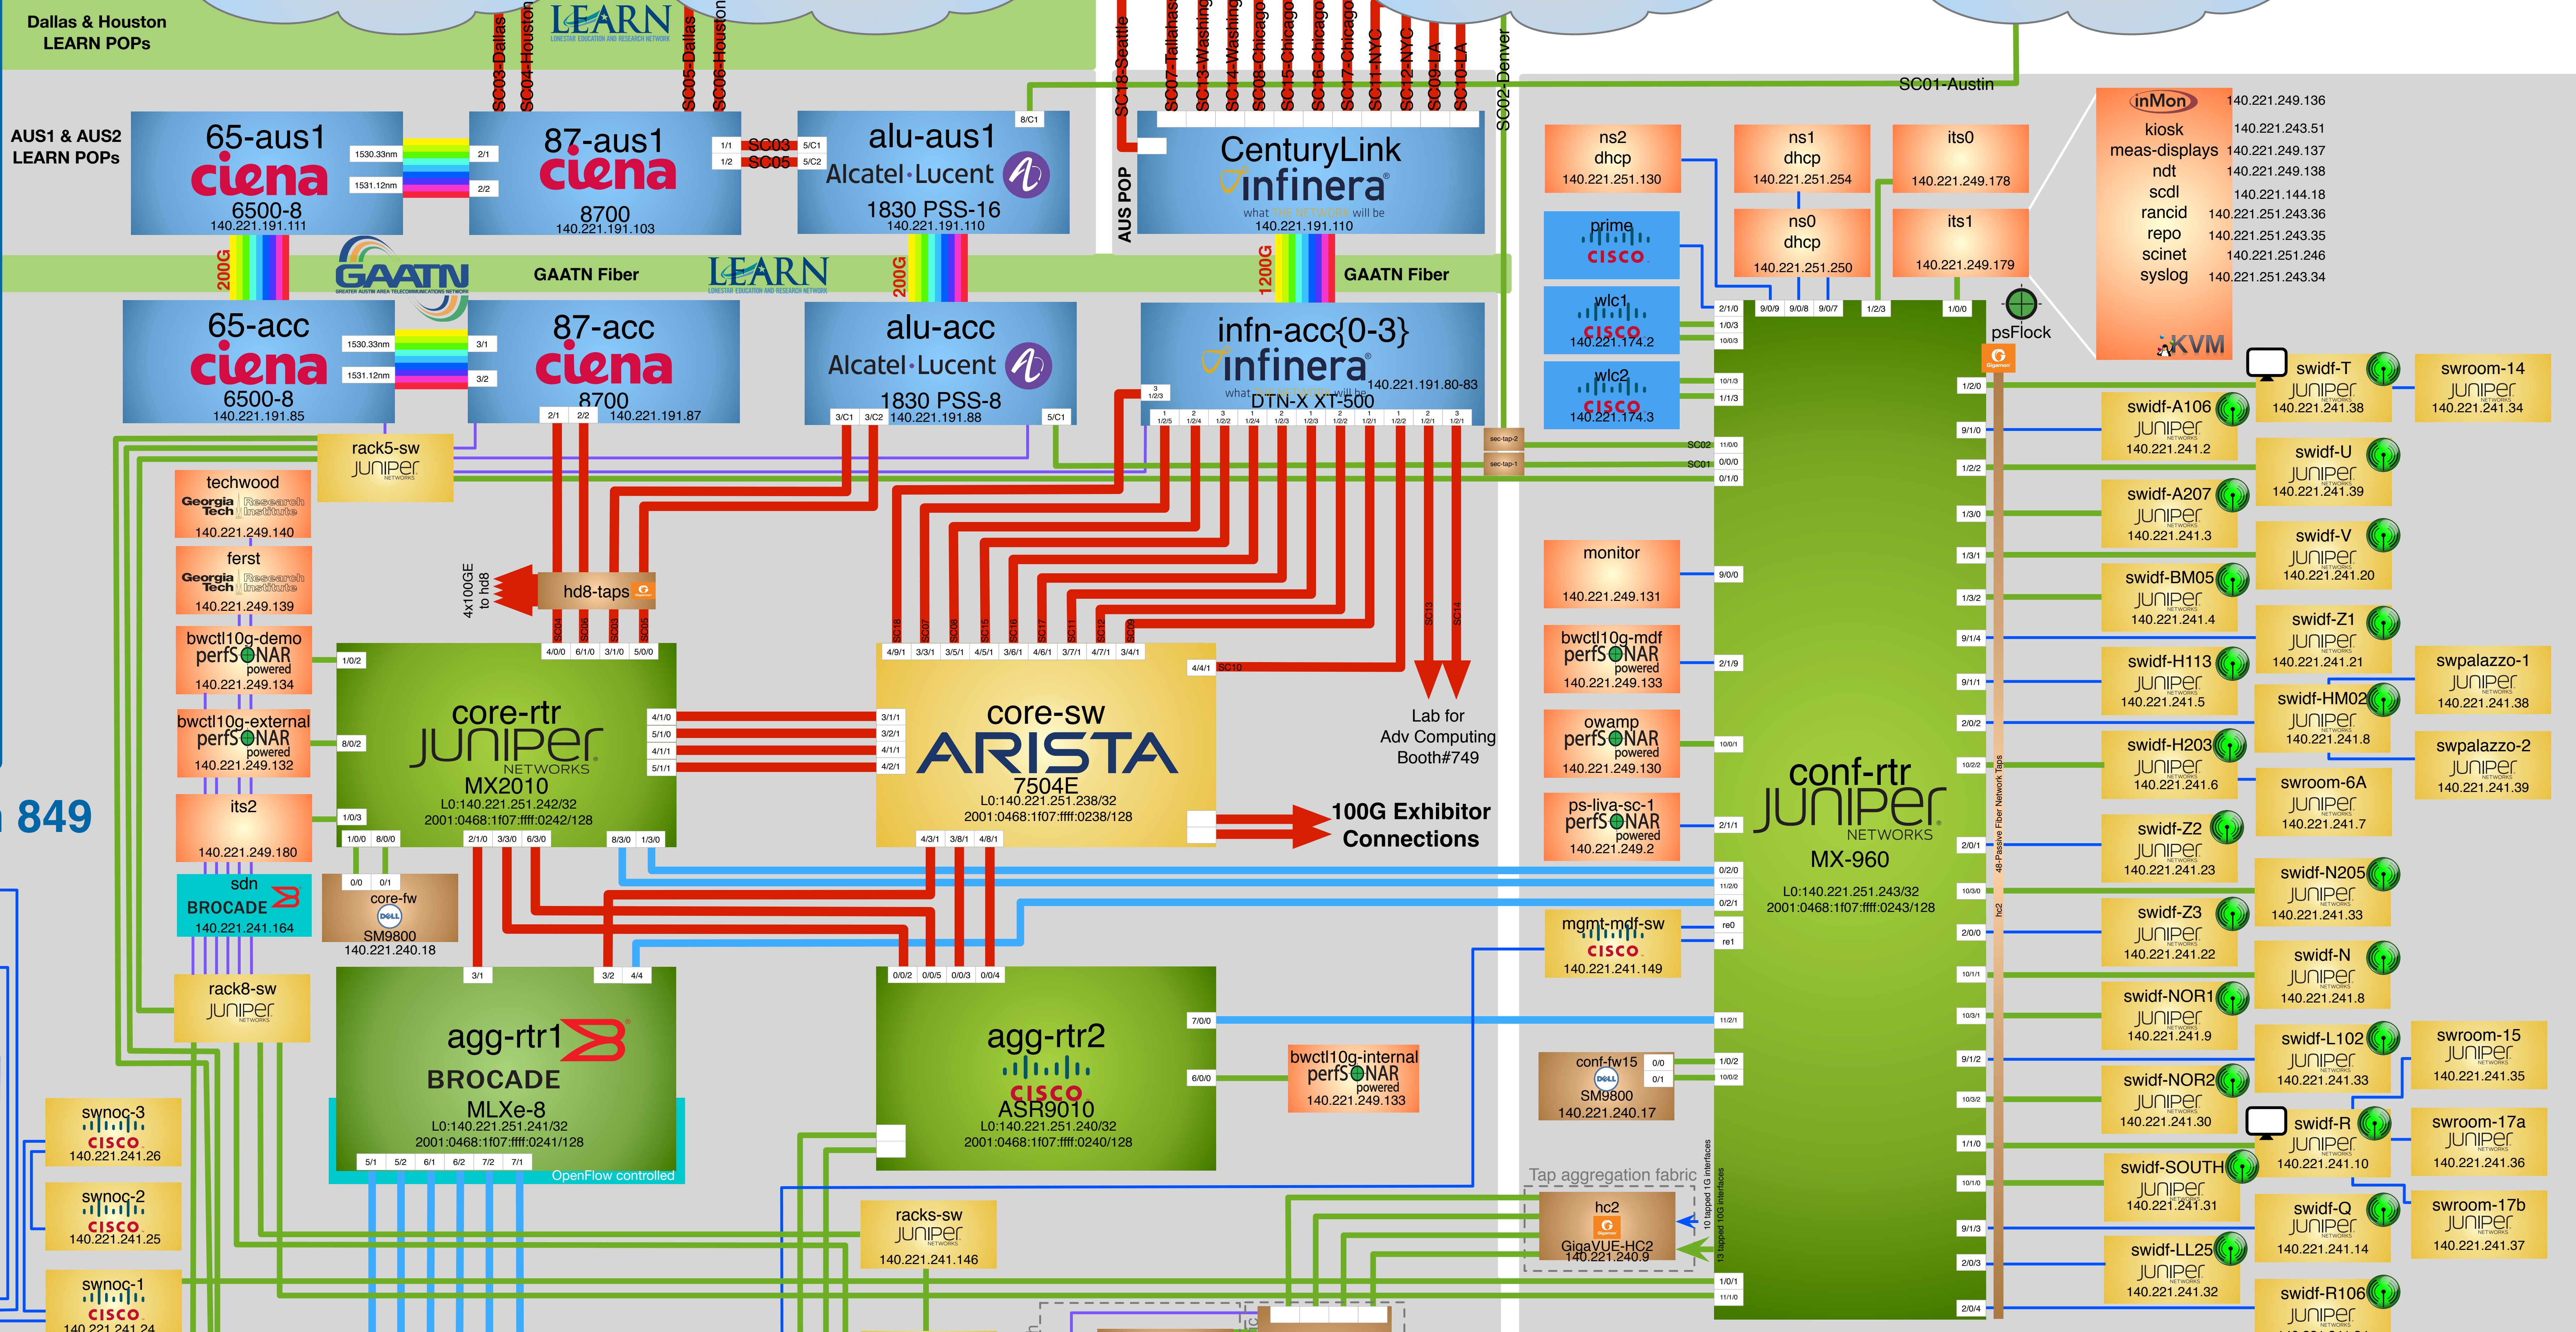

Network Architecture
V4.1
Linda Winkler
Nov. 15-20, 2015

- 1000-TX
- 1 Gigabit Ethernet
- 10 Gigabit Ethernet
- 40 Gigabit Ethernet
- 100 Gigabit Ethernet
- Dense Wave Division Multiplexing
- Wi-Fi Access Point
- Digital Signs

SCinet NOC Booth 849

General Conference Support