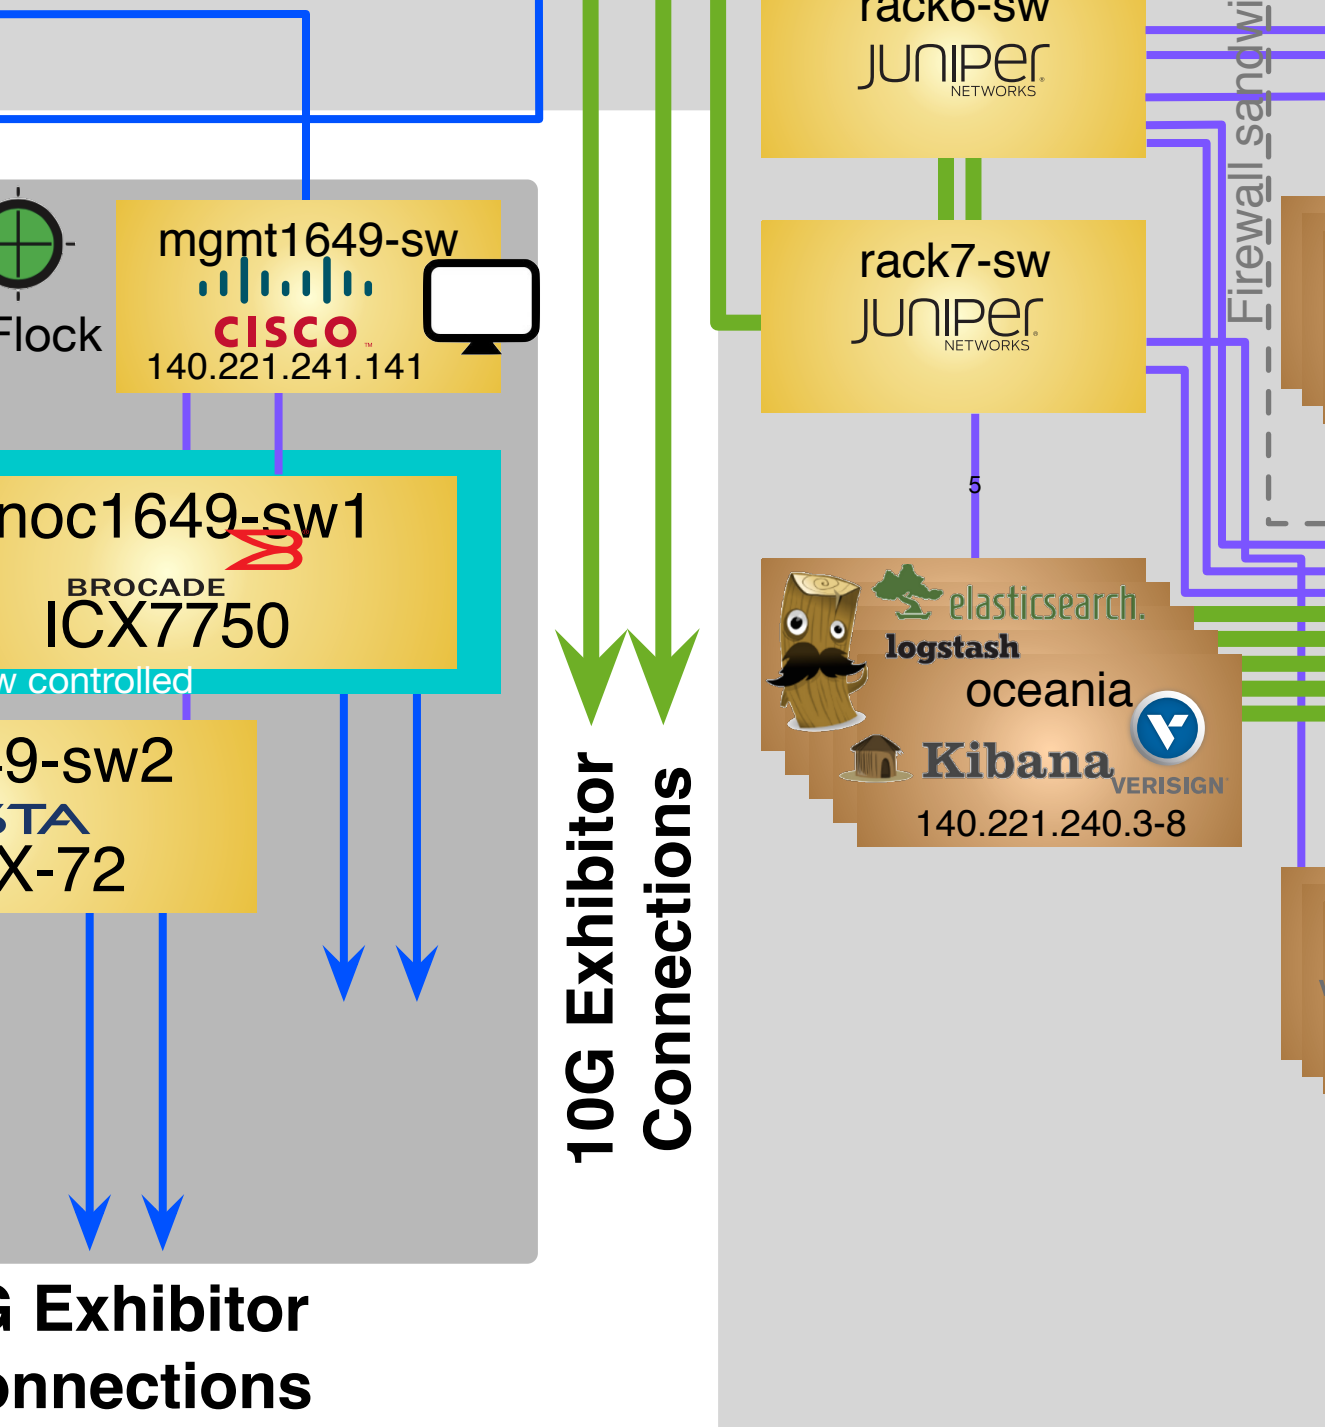

Network Architecture
V4.1
Linda Winkler
Nov. 15-20, 2015

- 1000-TX
- 1 Gigabit Ethernet
- 10 Gigabit Ethernet
- 40 Gigabit Ethernet
- 100 Gigabit Ethernet
- Dense Wave Division Multiplexing
- Wi-Fi Access Point
- Digital Signs

SCinet NOC Booth 849

General Conference Support