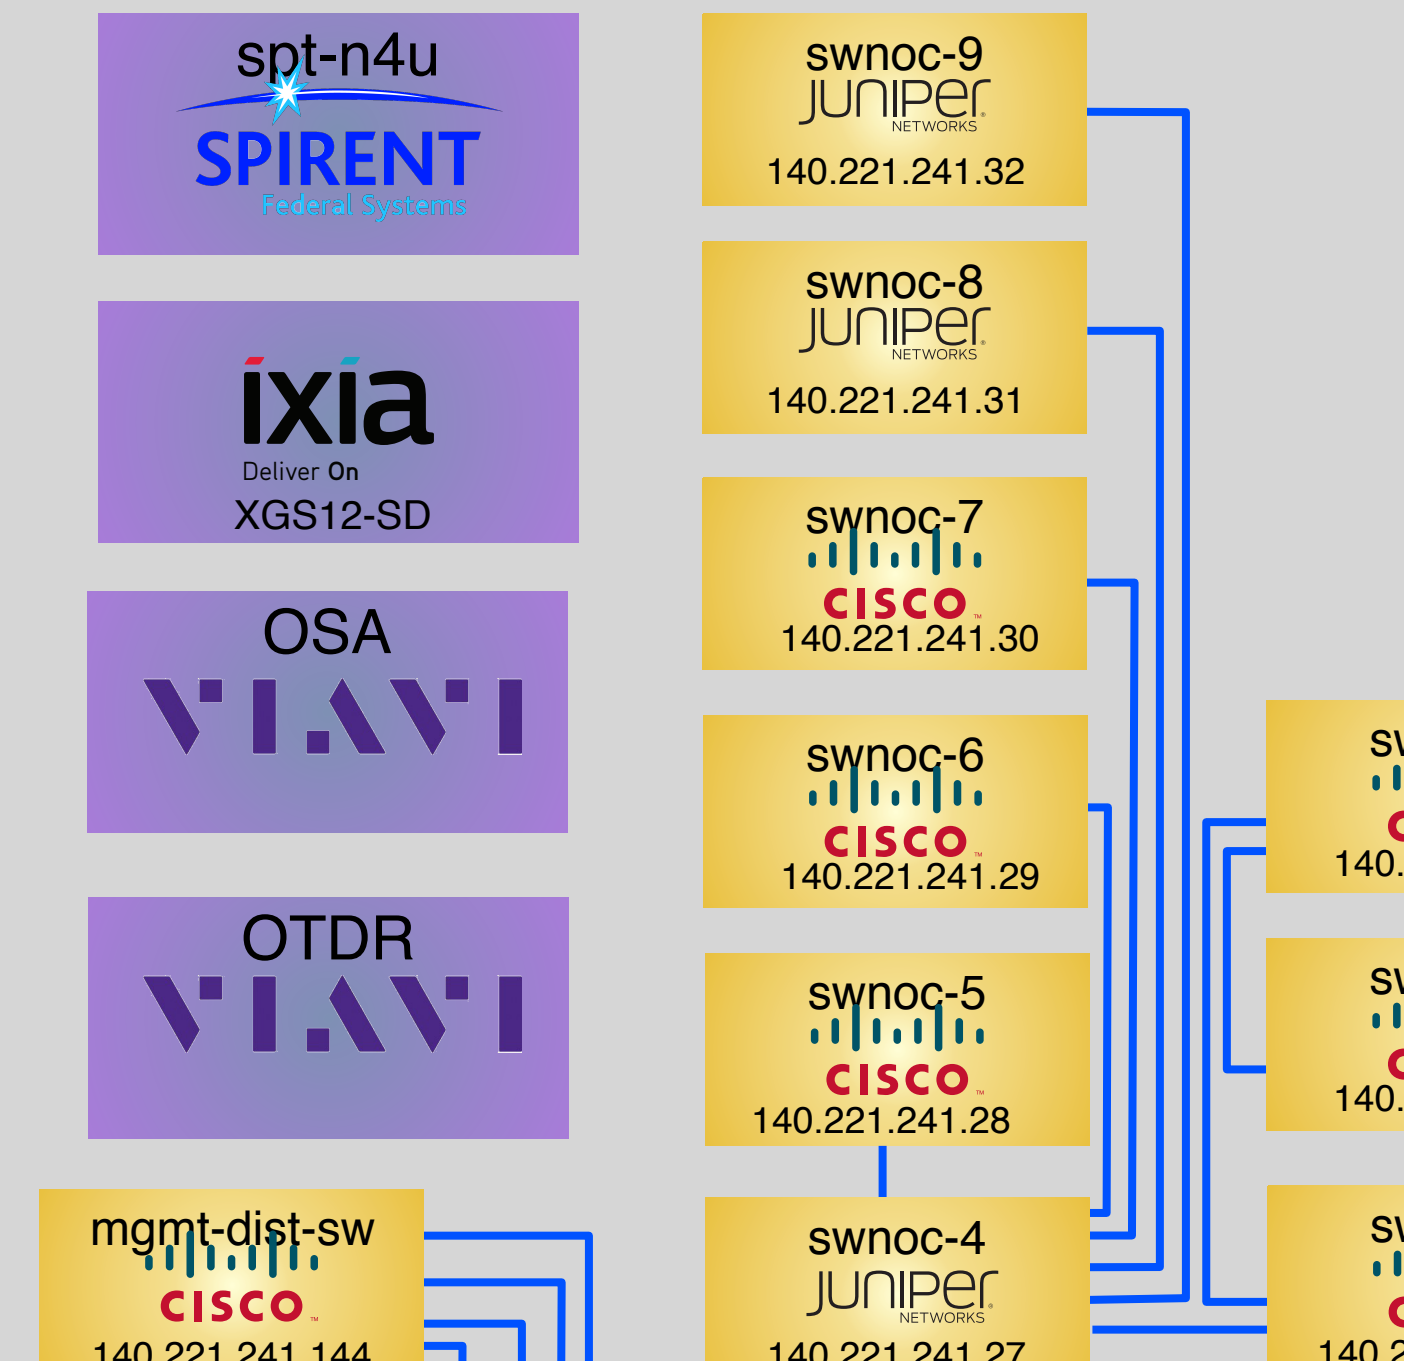

Network Architecture
V4.1
Linda Winkler
Nov. 15-20, 2015

- 1000-TX
- 1 Gigabit Ethernet
- 10 Gigabit Ethernet
- 40 Gigabit Ethernet
- 100 Gigabit Ethernet
- Dense Wave Division Multiplexing
- Wi-Fi Access Point
- Digital Signs

SCinet NOC Booth 849

General Conference Support