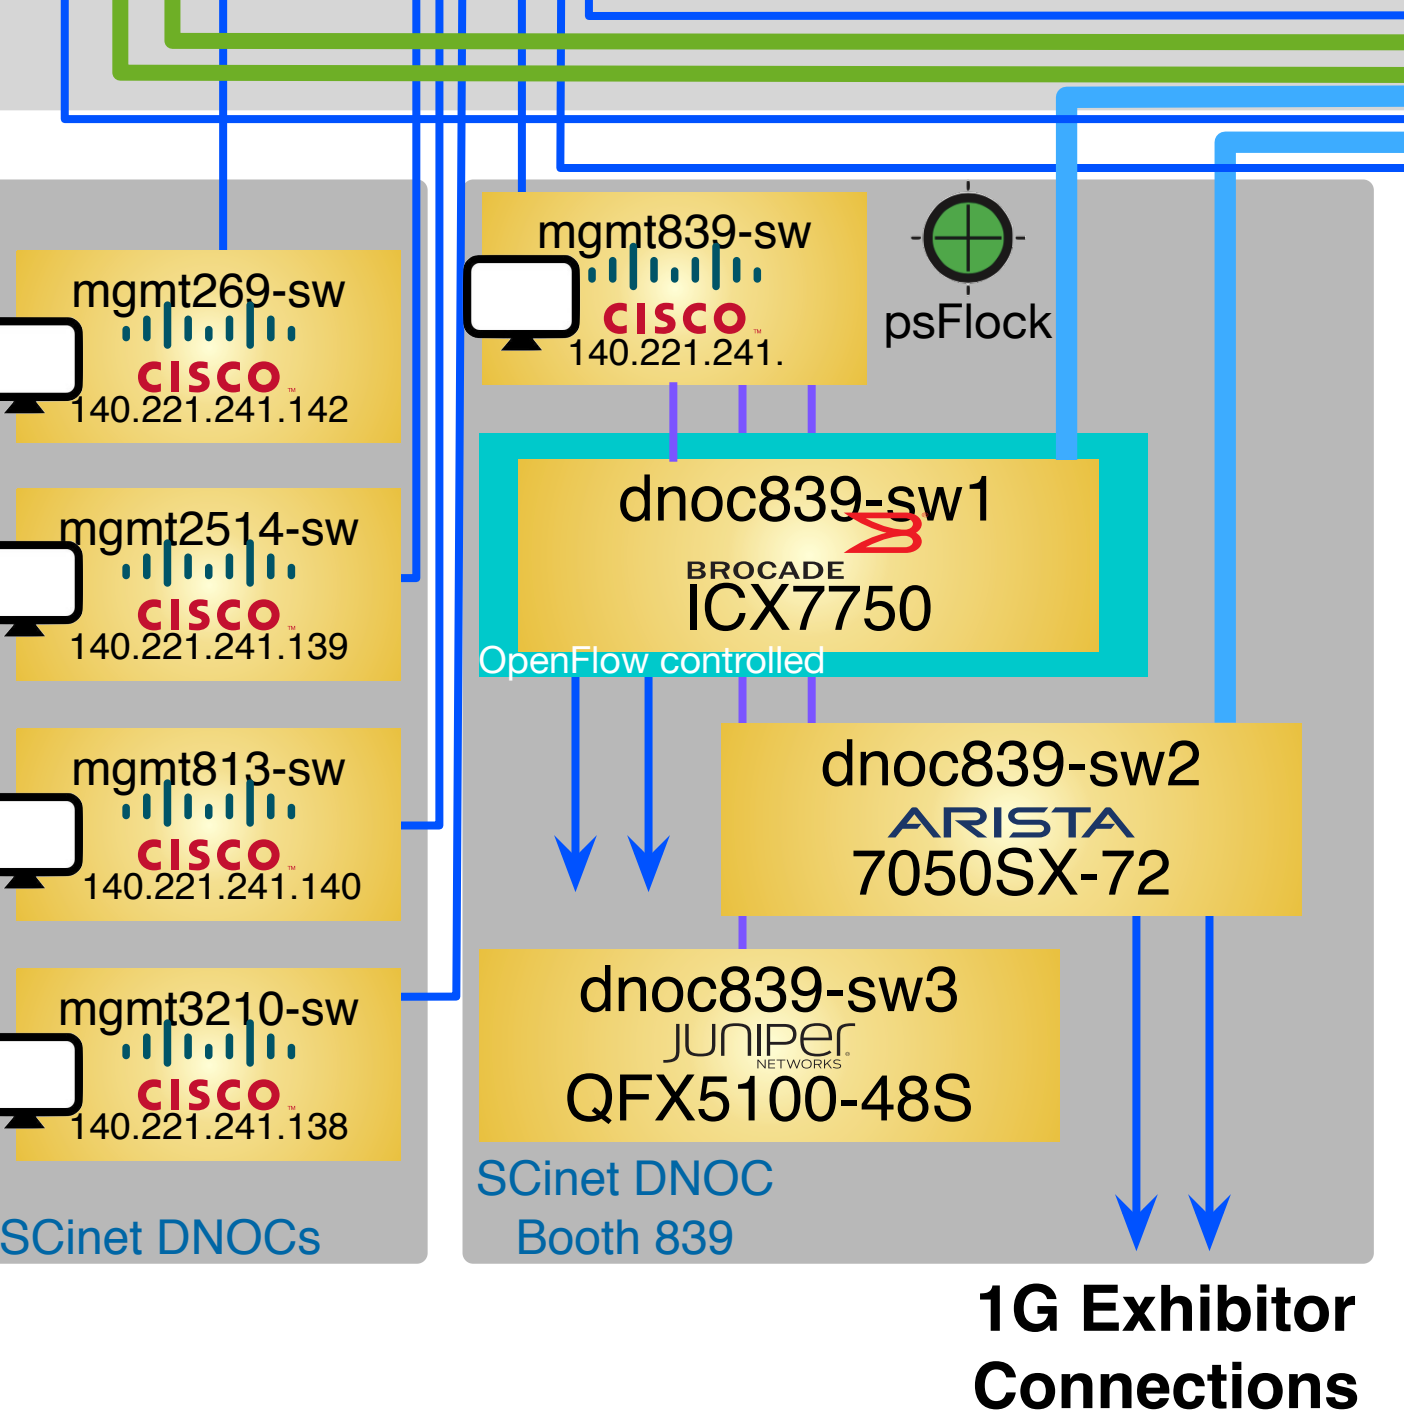

Network Architecture
V4.1
Linda Winkler
Nov. 15-20, 2015

- 1000-TX
- 1 Gigabit Ethernet
- 10 Gigabit Ethernet
- 40 Gigabit Ethernet
- 100 Gigabit Ethernet
- Dense Wave Division Multiplexing
- Wi-Fi Access Point
- Digital Signs

SCinet NOC Booth 849

General Conference Support