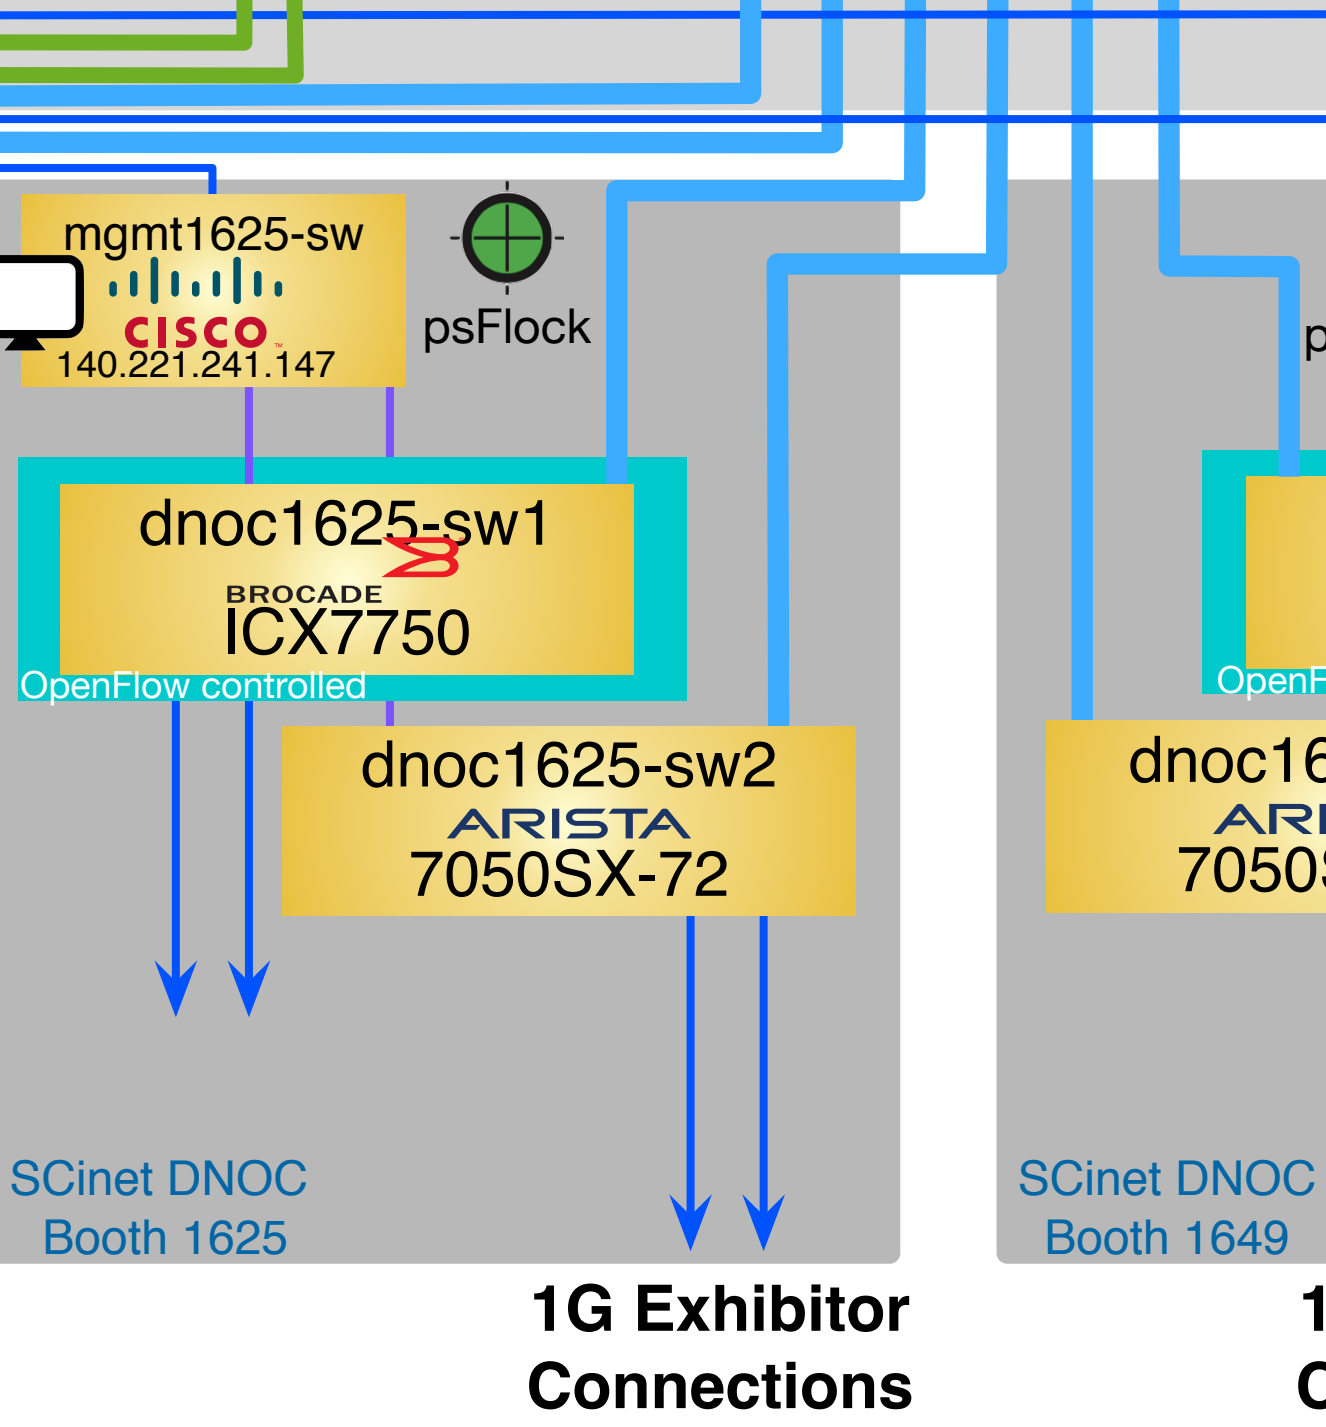

Network Architecture
V4.1
Linda Winkler
Nov. 15-20, 2015

- 1000-TX
- 1 Gigabit Ethernet
- 10 Gigabit Ethernet
- 40 Gigabit Ethernet
- 100 Gigabit Ethernet
- Dense Wave Division Multiplexing
- Wi-Fi Access Point
- Digital Signs

SCinet NOC Booth 849

General Conference Support