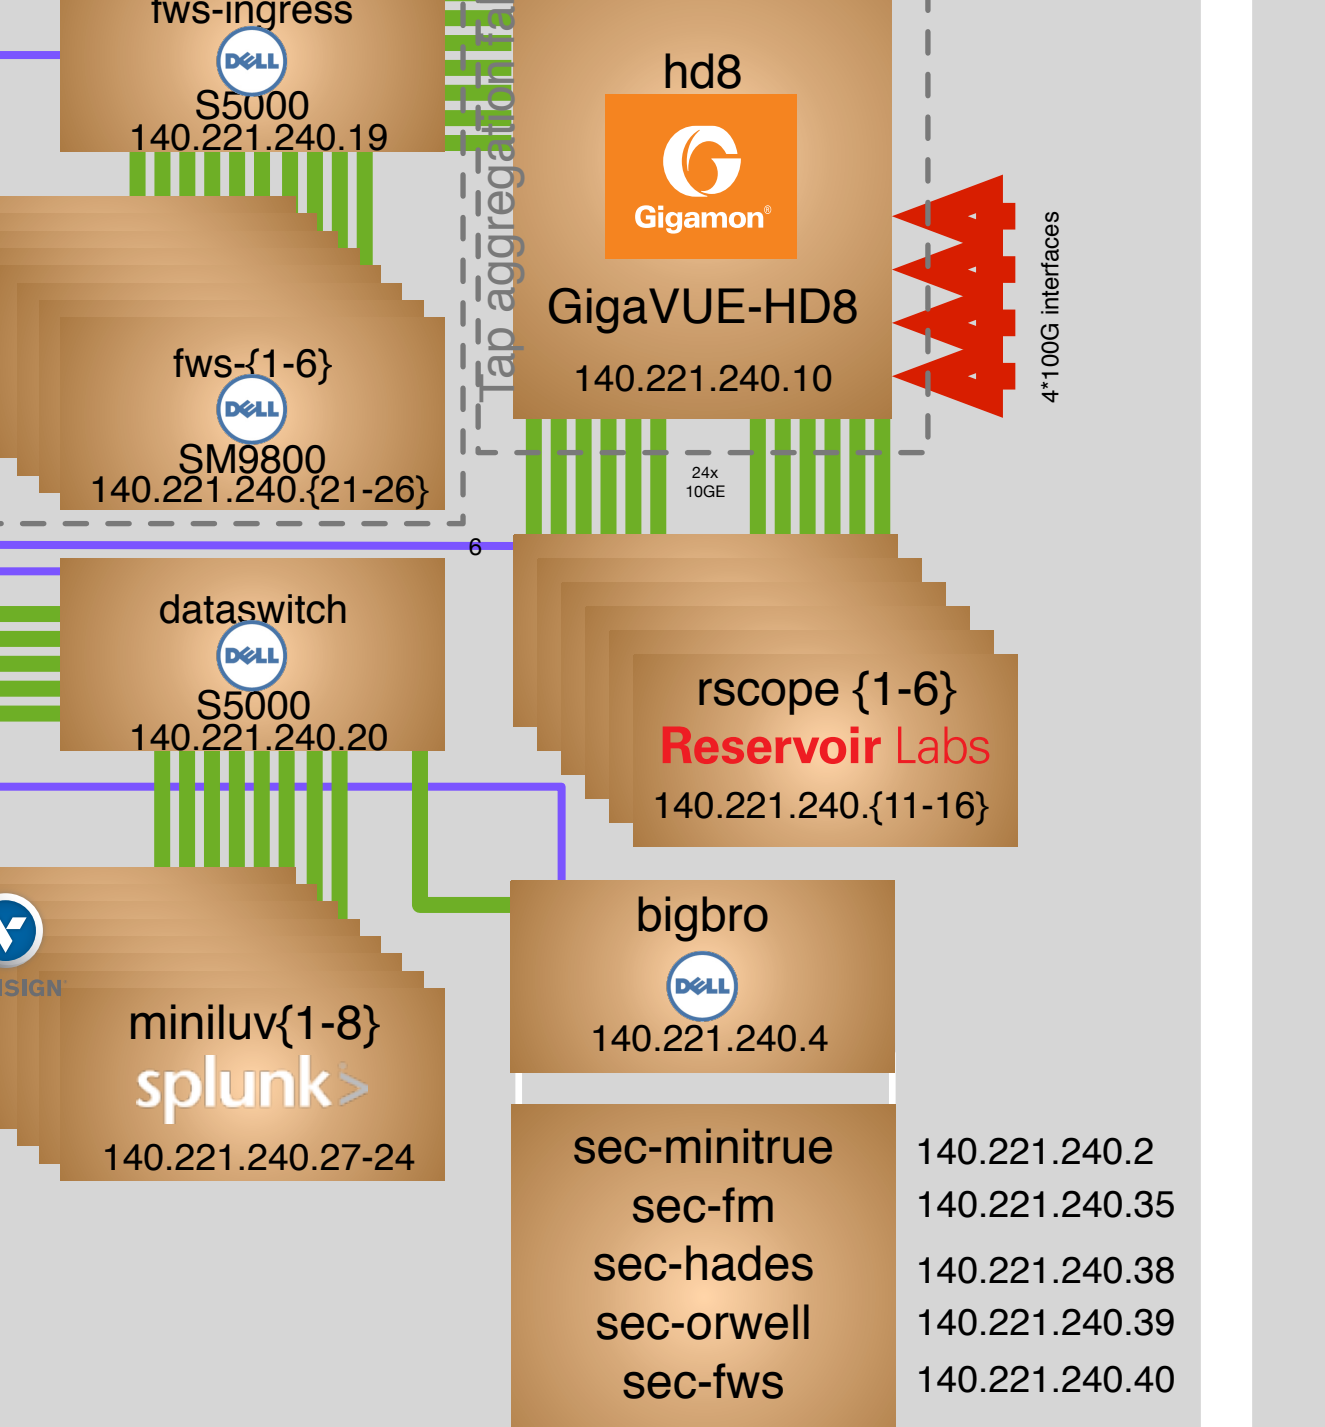

Network Architecture
V4.1
Linda Winkler
Nov. 15-20, 2015

- 1000-TX
- 1 Gigabit Ethernet
- 10 Gigabit Ethernet
- 40 Gigabit Ethernet
- 100 Gigabit Ethernet
- Dense Wave Division Multiplexing
- Wi-Fi Access Point
- Digital Signs

SCinet NOC Booth 849

General Conference Support